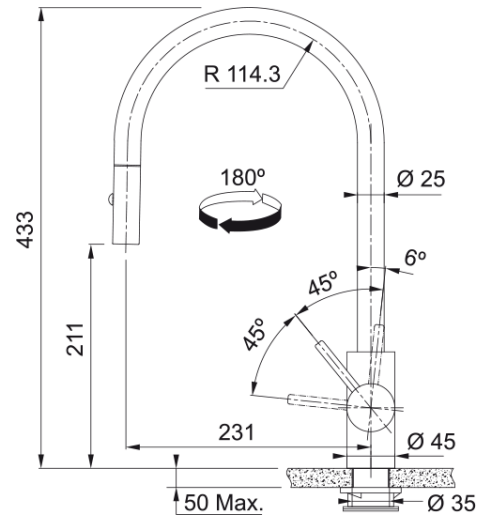

# Tap Eos Neo J Pull Down Side HP CP | 115.0628.254

Tap Eos Neo J Pull down spray, side lever, high pressure, stainless steel, copper

## Dimensions

Tap hole diameter	35 mm
Cartridge dimension	35 mm
Height overall	433.0

## Installation

Fixation type	shank
Water supply hose connection	3/8"
Water supply hose length	450 mm

## Product specifications

Pressure	High Pressure
Version	Spray
Tap operation	side lever
Tap rotation	180°
Mixed water flowrate @3bars	9.17