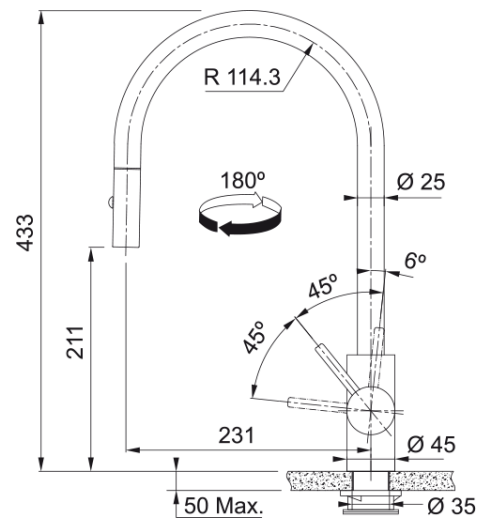

Tap Eos Neo J Pull Down Side HP CP | 115.0628.254

Tap Eos Neo J Pull down spray, side lever, high pressure, stainless steel, copper

Product Information

Spout version	J - spout
Color	Copper
Type of material	Stainless steel 304
Flexible pullout hose material	Nylon black
Shower material	stainless steel

Dimensions

Tap hole diameter	35 mm
Cartridge dimension	35 mm
Height overall	433.0

Installation

Fixation type	shank
Water supply hose connection	3/8"
Water supply hose length	450 mm

Product specifications

Pressure	High Pressure
Version	Spray
Tap operation	side lever
Tap rotation	180°
Mixed water flowrate @3bars	9.17