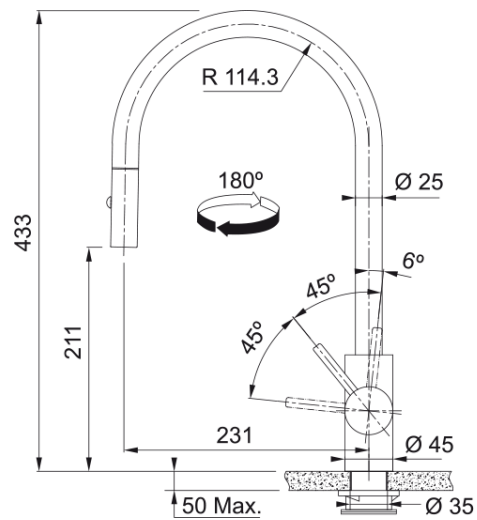

Tap Eos Neo J Pull Down Side HP CP | 115.0628.254

Tap Eos Neo J Pull down spray, side lever, high pressure, stainless steel, copper

Product Information

Spout version	J - spout
Color	Copper
Type of material	Stainless steel 304
Flexible pullout hose material	Nylon black
Shower material	stainless steel

Dimensions

Height overall	433.0
Tap hole diameter	35 mm
Cartridge dimension	35 mm

Installation

Fixation type	shank
Water supply hose connection	3/8"
Water supply hose length	450 mm

Product specifications

Pressure	High Pressure
Version	Spray
Tap operation	side lever
Tap rotation	180°
Mixed water flowrate @3bars	9.17

Product identification

Product brand	FRANKE
Product family	Maris
Model range	Eos Neo

Properties

Eco water saving	no
Type of aerator	Laminar