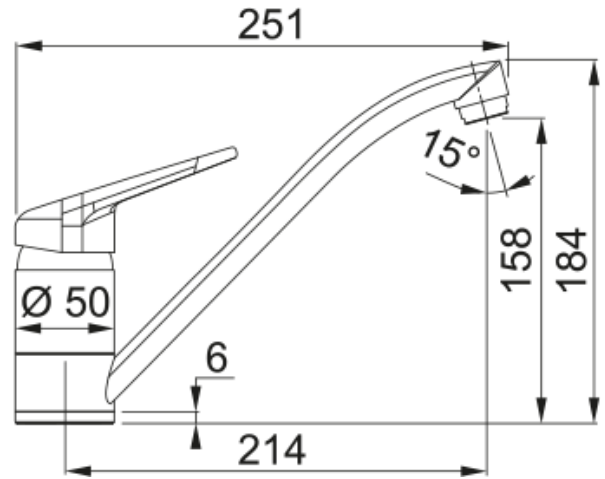

## Tap Novara Plus spout top HP CHR | 115.0347.142

Tap Novara Plus, spout, top lever, high pressure, chrome, G 3/8" 450mm hose

### Product Information

Spout version	Low Spout
Color	Chrome
Type of material	Brass

### Dimensions

Height overall	184.0
Tap hole diameter	35 mm
Cartridge dimension	40 mm

### Installation

Fixation type	1 bolt
Water supply hose connection	3/8"
Water supply hose length	450 mm