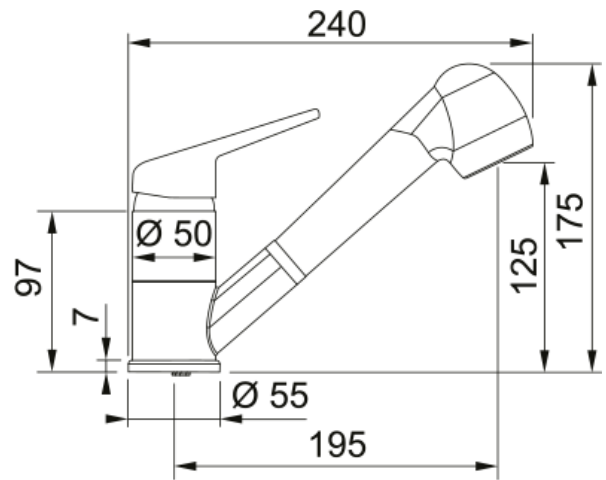

## Tap Novara Plus spray top HP CHR | 115.0347.111

Tap Novara Plus, pull-out spray, top lever, high pressure, chrome, G 3/8" 450mm hose

### Product Information

Spout version	Low Spout
Color	Chrome
Type of material	Brass
Flexible pullout hose material	Nylon grey
Shower material	ABS plastic

### Dimensions

Height overall	175.0
Tap hole diameter	35 mm
Cartridge dimension	40 mm

### Installation

Fixation type	1 bolt
Water supply hose connection	3/8"
Water supply hose length	450 mm