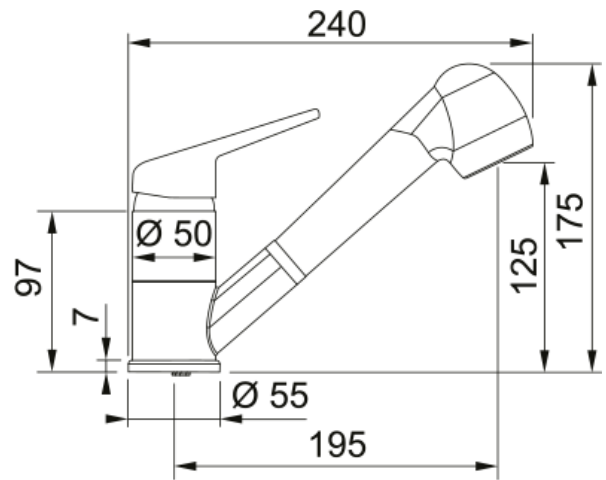

Tap Novara Plus spray top HP CHR | 115.0347.111

Tap Novara Plus, pull-out spray, top lever, high pressure, chrome, G 3/8" 450mm hose

Product Information

Spout version	Low Spout
Color	Chrome
Type of material	Brass
Flexible pullout hose material	Nylon grey
Shower material	ABS plastic

Dimensions

Tap hole diameter	35 mm
Cartridge dimension	40 mm
Height overall	175.0

Installation

Fixation type	1 bolt
Water supply hose connection	3/8"
Water supply hose length	450 mm

Product specifications

Pressure	High Pressure
Version	Spray
Tap operation	top lever
Tap rotation	120°
Mixed water flowrate @3bars	10.5

Product identification

Product brand	FRANKE
Product family	Smart
Model range	Novara-Plus

Properties