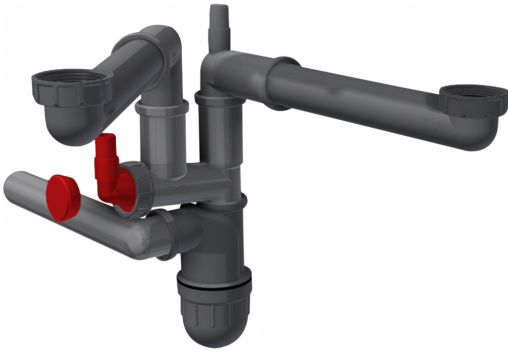

# Double Bowl Plumbing Kit | 112.0551.365

Siphon 2 bowls, wall connection male diameter 40 mm 2 machine connections, silvergrey

---