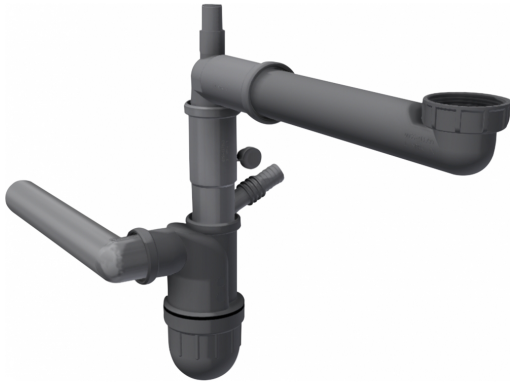

# Single Bowl Plumbing Kit | 112.0551.361

Siphon 1 bowl, wall connection male diameter 40 mm 2 machine connections, silvergrey

---

## Product Information

Type of material Plastic

Consumable sub-category Plumbing