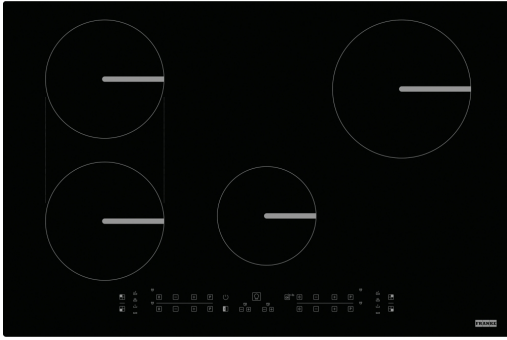

# Smart Induction Hob 77cm | 108.0606.110

Smart Induction Hob FSM 804 I B BK, Black, 77cm wide. Features include: cooking zones, Frameless design, User interface: 7 segments, direct touch. 9 power levels + booster, Red digital display, Flush or standard installation.

## Product Information

Type	Electric
Technology	Induction vitroceramic
Color	Black
Finish	Glass
Power limitation	yes

## Dimensions

Commercial dimension	75x50
----------------------	-------