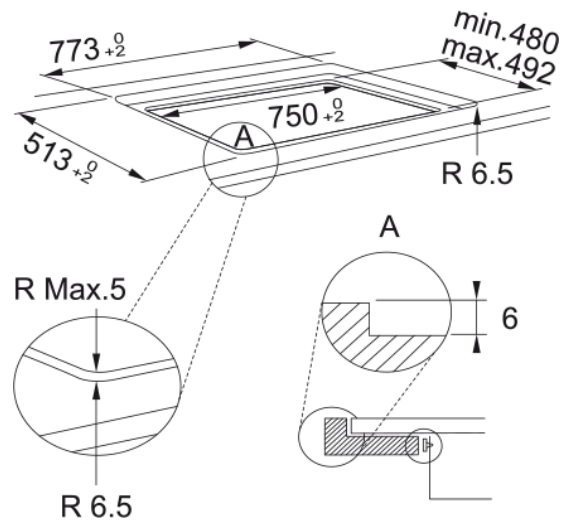

# Smart Induction Hob 77cm | 108.0606.110

Smart Induction Hob FSM 804 I B BK, Black, 77cm wide. Features include: cooking zones, Frameless design, User interface: 7 segments, direct touch. 9 power levels + booster, Red digital display, Flush or standard installation.

## Dimensions

Commercial dimension	75x50
----------------------	-------