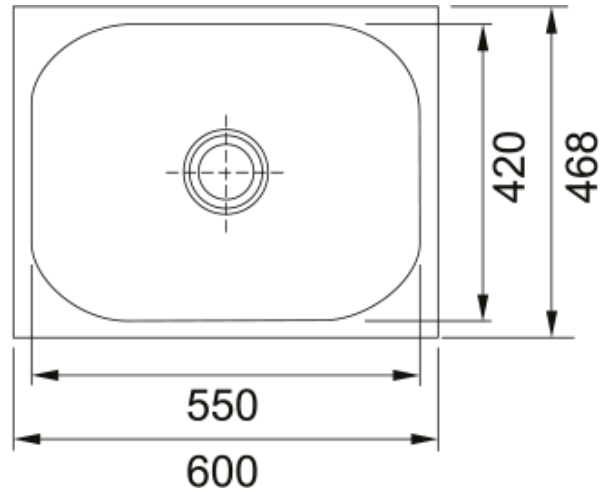

# Insti - 21x18 - SinglePack - Satin - 1mm | 101.0613.739

ISX 610-48 3 1/2" WWK NOF ND NTH FRL 1MM

## Dimensions

External size: right to left	540.0
External size: front to back	470.0
Bowl 1 size: right to left	480.0
Bowl 1 size: front to back	410.0
Bowl 1: depth	200.0
Cutout inset: right to left	520.0
Cutout inset: front to back	450.0