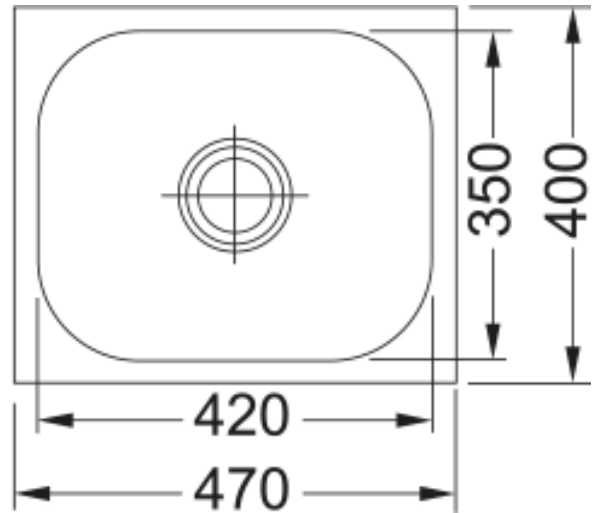

Trendy -16x19 MultiPack HighGloss P4 1mm | 101.0613.597

TRH 610-42 3 1/2" WWK NTH NOF FRL 1MM P4

Product Information

Sink type	Bowl (no drainer)
Type of material	Stainless steel
Number of bowls	1
Color	Steel
Finish	High gloss

Dimensions

External size: right to left	470.0
External size: front to back	400.0
Bowl 1 size: right to left	420.0
Bowl 1 size: front to back	350.0
Bowl 1: depth	180.0
Cutout inset: right to left	450.0
Cutout inset: front to back	380.0

Installation

Minimum cabinet size	45 cm
----------------------	-------

Product specifications

Installation type	Inset
Waste outlet	3 1/2"
Position of drainer	No drainer
Active Twist Compatibility	No

Product identification