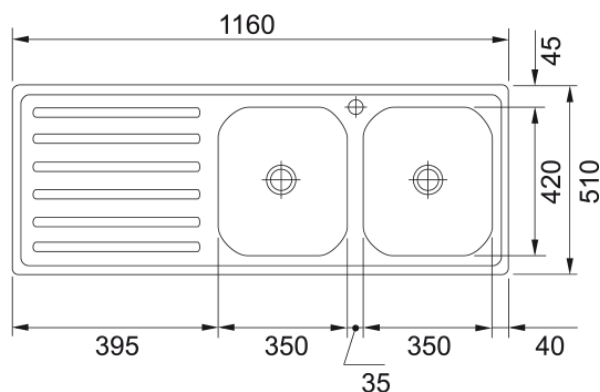

621 Satin Adrian 46x20 -SinglePack Satin | 101.0258.710

AYX 621-116-18, 1160x510mm, reversible, microdecor, 3 1/2", without Waste Kit, no tap hole, with waste kit, with overflow

Product Information

Sink type	Sink (w/ drainer)
Type of material	Stainless steel
Number of bowls	2
Color	Steel
Finish	Brushed

Dimensions

External size: right to left	1160.0
External size: front to back	510.0
Bowl 1 size: right to left	350.0
Bowl 1 size: front to back	420.0
Bowl 1: depth	180.0
Bowl 2 size: right to left	350.0
Bowl 2 size: front to back	450.0
Bowl 2: depth	180.0
Cutout inset: right to left	1120.0
Cutout inset: front to back	420.0

Installation

Minimum cabinet size	120 cm
----------------------	--------

Product specifications

Installation type	Inset
Waste outlet	3 1/2"
Position of drainer	Reversible drainer
Active Twist Compatibility	No