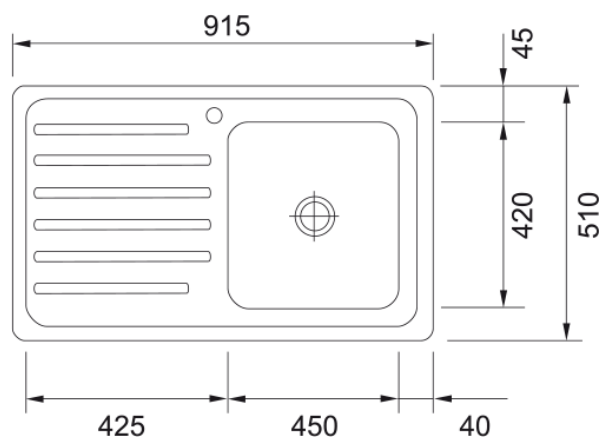

## 611 Satin Adrian 36x20 -SinglePack Satin | 101.0258.689

AYX 611-90-20 steel brushed 900x500mm, X BRUSHED/SATIN, 3 1/2", reversible, with overflow, with waste kit

### Dimensions

External size: right to left	900.0
External size: front to back	500.0
Bowl 1 size: right to left	450.0
Bowl 1 size: front to back	420.0
Bowl 1: depth	200.0
Cutout inset: right to left	450.0
Cutout inset: front to back	420.0

### Installation

Minimum cabinet size	60 cm
----------------------	-------