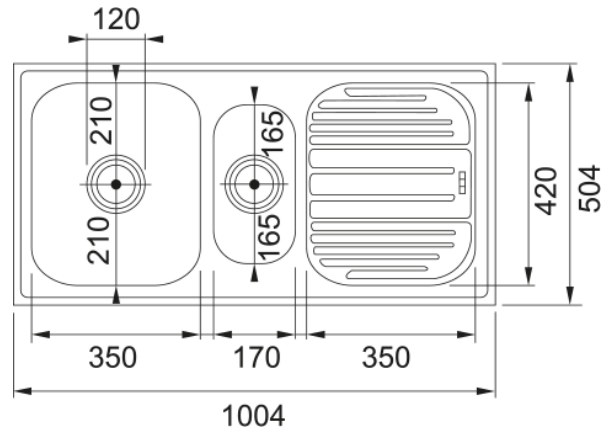

Trendy - 651 - 40x20 - single pack satin | 101.0153.153

TRX 651 steel brushed 651 1000x500mm, X BRUSHED/SATIN, 3 1/2", reversible, no overflow, with waste kit

Product Information

Sink type	Sink (w/ drainer)
Type of material	Stainless steel
Number of bowls	2
Color	Steel
Finish	Brushed

Dimensions

External size: right to left	1000.0
External size: front to back	500.0
Bowl 1 size: right to left	350.0
Bowl 1 size: front to back	420.0
Bowl 1: depth	180.0
Bowl 2 size: right to left	175.0
Bowl 2 size: front to back	330.0
Bowl 2: depth	130.0
Cutout inset: right to left	980.0
Cutout inset: front to back	480.0

Installation

Minimum cabinet size	90 cm
----------------------	-------

Product specifications

Installation type	Inset
Waste outlet	3 1/2"
Position of drainer	Reversible drainer

Product identification

Product brand	FRANKE
Product family	None
Model range	Trendy