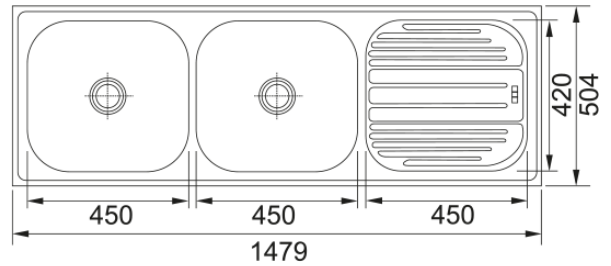

Omni - 621 - 59x20 - single pack satin | 101.0153.151

OMX 621-147-20 steel brushed 1475x500mm, X BRUSHED/SATIN, 3 1/2", reversible, no overflow, with waste kit

Product Information

Sink type	Sink (w/ drainer)
Type of material	Stainless steel
Number of bowls	2
Color	Steel
Finish	Brushed

Dimensions

External size: right to left	1475.0
External size: front to back	500.0
Bowl 1 size: right to left	450.0
Bowl 1 size: front to back	420.0
Bowl 1: depth	200.0
Bowl 2 size: right to left	450.0
Bowl 2 size: front to back	420.0
Bowl 2: depth	200.0
Cutout inset: right to left	1455.0
Cutout inset: front to back	480.0

Installation

Minimum cabinet size	120 cm
----------------------	--------

Product specifications

Installation type	Inset
Waste outlet	3 1/2"
Position of drainer	Reversible drainer

Product identification

Product brand	FRANKE
Product family	None
Model range	Omni