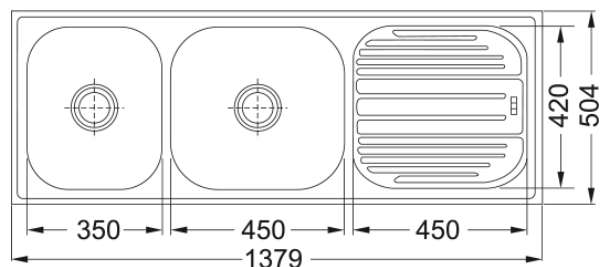

Omni 621 - 55x20 - single pack satin | 101.0153.145

OMX 621-137-20 steel brushed 1375x500mm, X BRUSHED/SATIN, 3 1/2", reversible, no overflow, with waste kit

Product Information

Sink type	Sink (w/ drainer)
Type of material	Stainless steel
Number of bowls	2
Color	Steel
Finish	Brushed

Dimensions

External size: right to left	1375.0
External size: front to back	500.0
Bowl 1 size: right to left	450.0
Bowl 1 size: front to back	420.0
Bowl 1: depth	200.0
Bowl 2 size: right to left	350.0
Bowl 2 size: front to back	420.0
Bowl 2: depth	180.0
Cutout inset: right to left	1355.0
Cutout inset: front to back	500.0

Installation

Minimum cabinet size	105 cm
----------------------	--------

Product specifications

Installation type	Inset
Waste outlet	3 1/2"
Position of drainer	Reversible drainer

Product identification

Product brand	FRANKE
Product family	None
Model range	Omni