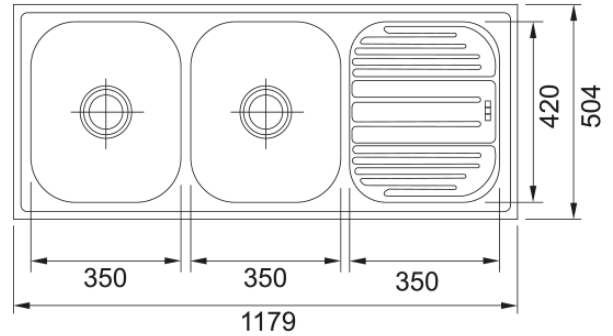

## Trendy - 621 - 47x20 - single pack satin | 101.0153.143

TRX 621 steel brushed 621 1175x500mm, X BRUSHED/SATIN, 3 1/2", reversible, no overflow, with waste kit

### Dimensions

External size: right to left	1175.0
External size: front to back	500.0
Bowl 1 size: right to left	350.0
Bowl 1 size: front to back	420.0
Bowl 1: depth	180.0
Bowl 2 size: right to left	350.0
Bowl 2 size: front to back	420.0
Bowl 2: depth	180.0
Cutout inset: right to left	1155.0
Cutout inset: front to back	48.0

### Installation

Minimum cabinet size	90 cm
----------------------	-------

### Product specifications

Installation type	Inset
Waste outlet	3 1/2"
Position of drainer	Reversible drainer