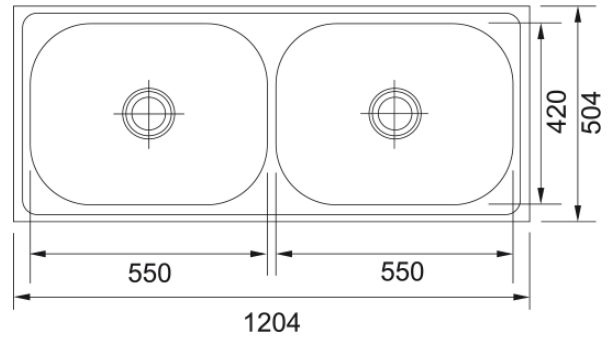

Grand - 620 - 48x20 - single pack satin | 101.0153.141

GRX 620-120-22 steel brushed 620 1200x500mm, X BRUSHED/SATIN, 3 1/2", no overflow, with waste kit

Product Information

Sink type	Bowl (no drainer)
Type of material	Stainless steel
Number of bowls	2
Color	Steel
Finish	Brushed

Dimensions

External size: right to left	1200.0
External size: front to back	500.0
Bowl 1 size: right to left	550.0
Bowl 1 size: front to back	420.0
Bowl 1: depth	220.0
Bowl 2 size: right to left	550.0
Bowl 2 size: front to back	420.0
Bowl 2: depth	220.0
Cutout inset: right to left	1180.0
Cutout inset: front to back	480.0

Installation

Minimum cabinet size	140 cm
----------------------	--------

Product specifications

Installation type	Inset
Waste outlet	3 1/2"
Position of drainer	No drainer

Product identification

Product brand	FRANKE
Product family	None
Model range	Grand