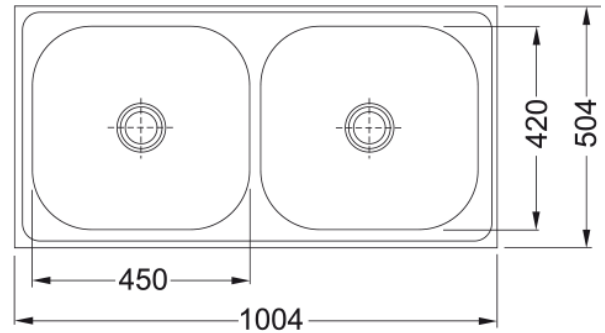

Omni - 620 - 40x20 - Single Pack Satin | 101.0153.137

OMX 620-100-20 steel brushed 1000x500mm, X BRUSHED/SATIN, 3 1/2", no overflow,with waste kit

Product Information

Sink type	Bowl (no drainer)
Type of material	Stainless steel
Number of bowls	2
Color	Steel
Finish	Brushed

Dimensions

External size: right to left	1000.0
External size: front to back	500.0
Bowl 1 size: right to left	450.0
Bowl 1 size: front to back	420.0
Bowl 1: depth	200.0
Bowl 2 size: right to left	450.0
Bowl 2 size: front to back	420.0
Bowl 2: depth	200.0
Cutout inset: right to left	980.0
Cutout inset: front to back	480.0

Installation

Minimum cabinet size	105 cm
----------------------	--------

Product specifications

Installation type	Inset
Waste outlet	3 1/2"
Position of drainer	No drainer

Product identification

Product brand	FRANKE
Product family	None
Model range	Omni