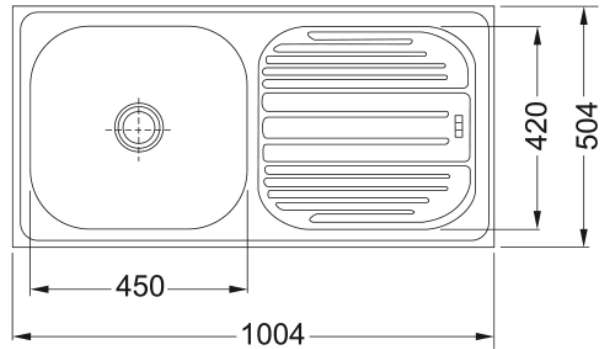

Omni - 611-40x20 - Single Pack - Satin | 101.0153.116

OMX 611-100-20 stainless steel brushed 1000x500mm, X BRUSHED/SATIN, 3 1/2", reversible, no overflow, with waste kit

Product Information

Sink type	Sink (w/ drainer)
Type of material	Stainless steel
Number of bowls	1
Color	steel
Finish	Brushed

Dimensions

External size: right to left	1000.0
External size: front to back	500.0
Bowl 1 size: right to left	450.0
Bowl 1 size: front to back	420.0
Bowl 1: depth	200.0
Cutout inset: right to left	450.0
Cutout inset: front to back	420.0

Installation

Minimum cabinet size	60 cm
----------------------	-------

Product specifications

Installation type	Inset
Waste outlet	3 1/2"
Position of drainer	Reversible drainer

Product identification

Product brand	FRANKE
Product family	None
Model range	Omni