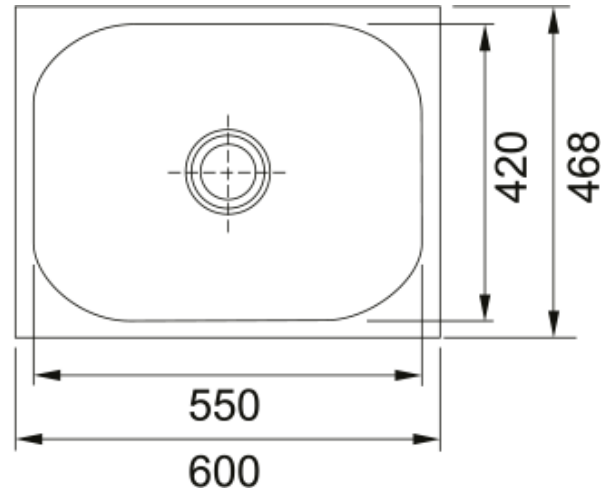

Grand - 24x18 - Single Pack - satin | 101.0153.088

GRX 610-60-22, stainless steel brushed 600x468mm, X BRUSHED/SATIN, 3 1/2", no overflow,with waste kit

Product Information

Sink type	Bowl (no drainer)
Type of material	Stainless steel
Number of bowls	1
Color	Steel
Finish	Brushed

Dimensions

External size: right to left	600.0
External size: front to back	468.0
Bowl 1 size: right to left	550.0
Bowl 1 size: front to back	420.0
Bowl 1: depth	220.0
Cutout inset: right to left	580.0
Cutout inset: front to back	464.0

Installation

Minimum cabinet size	80 cm
----------------------	-------

Product specifications

Installation type	Inset
Waste outlet	3 1/2"
Position of drainer	No drainer

Product identification

Product brand	FRANKE
Product family	None
Model range	Grand