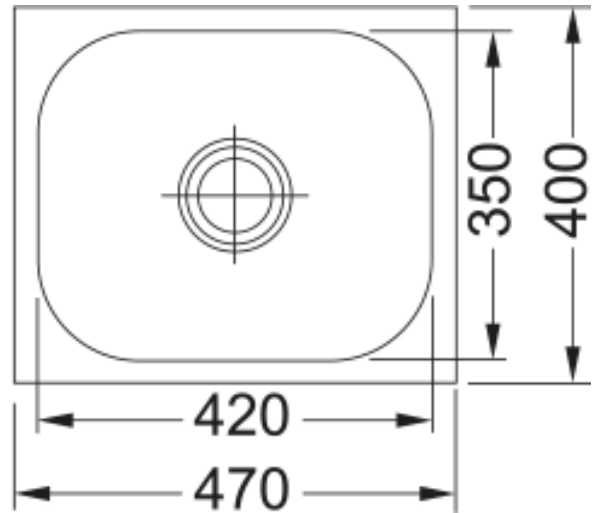

## Trendy - 16x19 Single Pack satin | 101.0152.868

TRX 610, stainless steel brushed, 470x400mm, without drainer, X BRUSHED/SATIN, 3 1/2", BSP I1, no overflow

### Dimensions

External size: right to left	470.0
External size: front to back	400.0
Bowl 1 size: right to left	420.0
Bowl 1 size: front to back	350.0
Bowl 1: depth	180.0
Cutout inset: right to left	450.0
Cutout inset: front to back	380.0