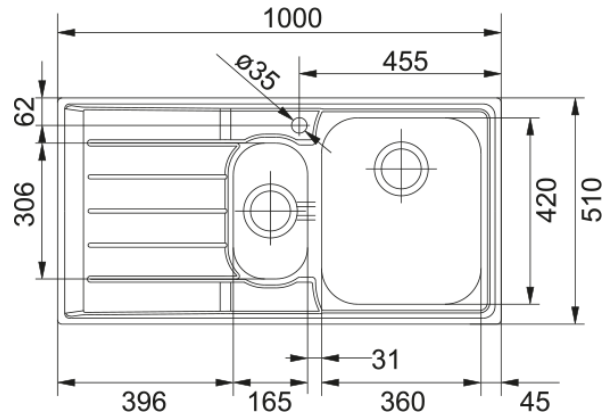

NET 651 3 1/2" WWK LHD FRL TH WOF | 101.0040.728

NET 651 1000x510mm, left hand drainer, microdekor sink, 3 1/2", with waste kit, with tap hole, with overflow slot, bag

Product Information

Sink type	Sink (w/ drainer)
Type of material	Stainless steel
Number of bowls	1,5
Color	Steel
Finish	Microdekor

Dimensions

External size: right to left	1000.0
External size: front to back	510.0
Bowl 1 size: right to left	360.0
Bowl 1 size: front to back	420.0
Bowl 1: depth	190.0
Bowl 2 size: right to left	165.0
Bowl 2 size: front to back	306.5
Bowl 2: depth	130.0
Cutout inset: right to left	980.0
Cutout inset: front to back	490.0

Installation

Minimum cabinet size	80 cm
----------------------	-------

Product specifications

Installation type	Inset
Waste outlet	3 1/2"
Position of drainer	Left hand side drainer

Product identification

Product brand	FRANKE
Product family	Maris
Model range	Neptune
Approval logo	CE