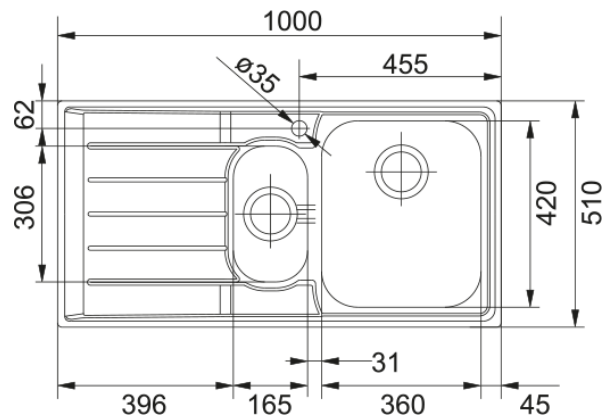

# NET 651 3 1/2" WWK RHD FRL TH WOF | 101.0040.727

NET 651 1000x510mm, right hand drainer, microdekor sink, 3 1/2", with waste kit, with tap hole, with overflow slot, bag

## Dimensions

External size: right to left	1000.0
External size: front to back	510.0
Bowl 1 size: right to left	360.0
Bowl 1 size: front to back	420.0
Bowl 1: depth	190.0
Bowl 2 size: right to left	165.0
Bowl 2 size: front to back	306.5
Bowl 2: depth	130.0
Cutout inset: right to left	980.0
Cutout inset: front to back	490.0

## Installation

Minimum cabinet size	60 cm
----------------------	-------

## Product specifications

Installation type	Inset
Waste outlet	3 1/2"
Position of drainer	Right hand side drainer