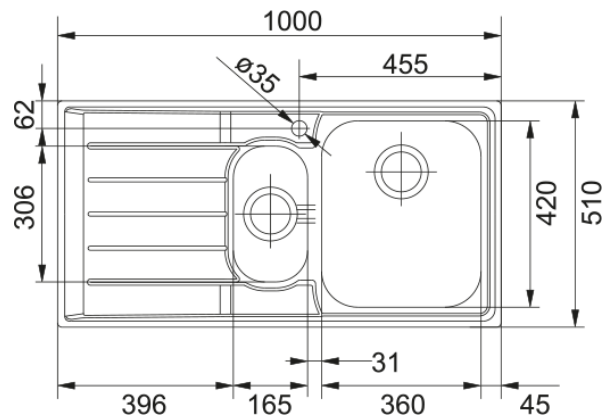

NET 651 3 1/2" WWK RHD FRL TH WOF | 101.0040.727

NET 651 1000x510mm, right hand drainer, microdekor sink, 3 1/2", with waste kit, with tap hole, with overflow slot, bag

Product Information

Sink type	Sink (w/ drainer)
Type of material	Stainless steel
Number of bowls	1,5
Color	Steel
Finish	Microdekor

Dimensions

External size: right to left	1000.0
External size: front to back	510.0
Bowl 1 size: right to left	360.0
Bowl 1 size: front to back	420.0
Bowl 1: depth	190.0
Bowl 2 size: right to left	165.0
Bowl 2 size: front to back	306.5
Bowl 2: depth	130.0
Cutout inset: right to left	980.0
Cutout inset: front to back	490.0

Installation

Minimum cabinet size	60 cm
----------------------	-------

Product specifications

Installation type	Inset
Waste outlet	3 1/2"
Position of drainer	Right hand side drainer

Product identification