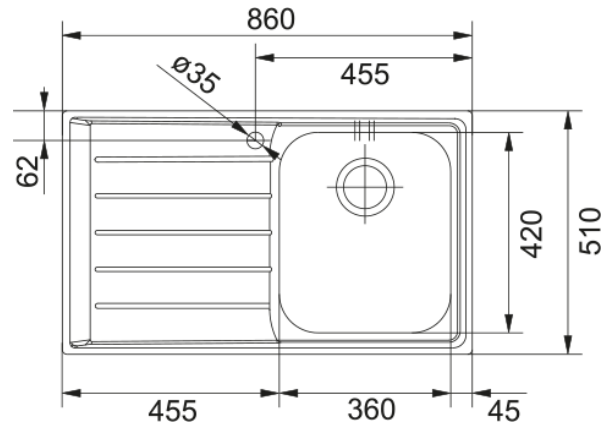

NET 611 3 1/2" WWK LHD FRL TH WOF | 101.0040.722

NET 611 860x510mm, left hand drainer, microdekor sink, 3 1/2", with waste kit, with tap hole, with overflow slot, bag

Product Information

Sink type	Sink (w/ drainer)
Type of material	Stainless steel
Number of bowls	1
Color	Steel
Finish	Microdekor

Dimensions

External size: right to left	860.0
External size: front to back	510.0
Bowl 1 size: right to left	360.0
Bowl 1 size: front to back	420.0
Bowl 1: depth	190.0
Cutout inset: right to left	840.0
Cutout inset: front to back	490.0

Installation

Minimum cabinet size	60 cm
----------------------	-------

Product specifications

Installation type	Inset
Waste outlet	3 1/2"
Position of drainer	Left hand side drainer

Product identification

Product brand	FRANKE
Product family	Maris
Model range	Neptune
Approval logo	CE