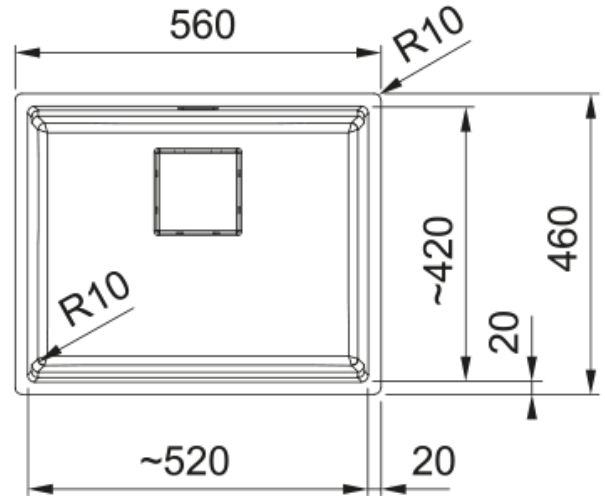

KUBUS KNG 110 52 Polar White | 125.0633.725

The Franke Kubus KNG 110-52 is manufactured from an exceptionally tough material, highly resistant to burns, dents, chips and stains. Pioneered by Franke, it's a unique material with a subtle sheen that is warm to the touch thanks to its close to 80% of quartz sand. The surface is finely textured ensuring high hygiene standards. - Undermount installation. - 3½" semi-integrated waste with branded square cover-plate and overflow. - 50 year guarantee on all Franke sinks.

Product Information

| | |
|------------------|-------------------|
| Sink type | Bowl (no drainer) |
| Type of material | Granite |
| Number of bowls | 1 |
| Colour | Polar white |
| Finish | None |

Dimensions

| | |
|------------------------------|-------|
| External size: right to left | 560.0 |
| External size: front to back | 460.0 |
| Bowl 1 size: right to left | 520.0 |
| Bowl 1 size: front to back | 420.0 |
| Bowl 1: depth | 200.0 |

Installation

| | |
|----------------------|-------|
| Minimum cabinet size | 60 cm |
|----------------------|-------|

Product specifications

| | |
|----------------------------|------------|
| Installation type | Undermount |
| Waste outlet | 3 1/2" |
| Position of drainer | No drainer |
| Bowl 1: accessory ledge | yes |
| Active Twist Compatibility | Yes |