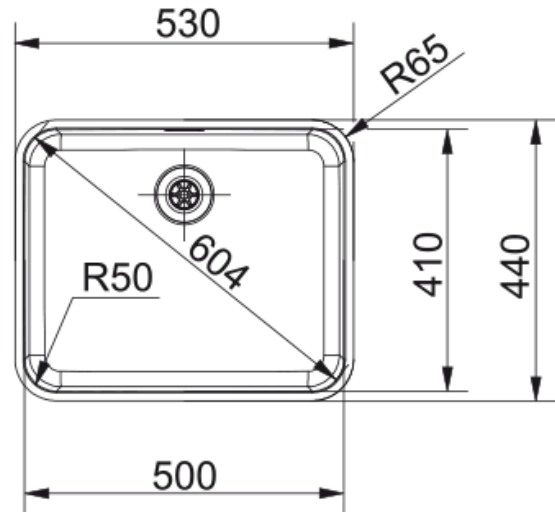

# LARGO LAX 110 50-41 | 122.0250.208

LARGO LAX 110 50-41 500x440mm, Undermount, Silk Stainless Steel, 3½" Semi-Integrated Waste with Hygienic Overflow. 50 Year Guarantee on all Franke sinks.

## Dimensions

External size: right to left	530.0
External size: front to back	440.0
Bowl 1 size: right to left	500.0
Bowl 1 size: front to back	410.0
Bowl 1: depth	175.0

## Installation

Minimum cabinet size	55 cm
----------------------	-------

## Product specifications

Installation type	Undermount
Waste outlet	3 1/2"
Position of drainer	No drainer