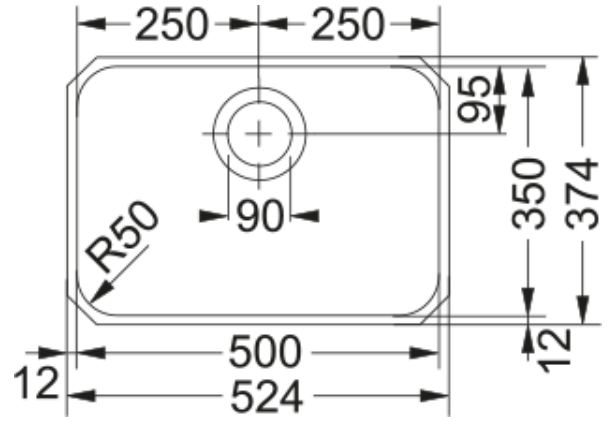

LARGO LAX 110 50 | 122.0181.453

LARGO LAX 110 50 524x374mm, Undermount, Silk Stainless Steel, 3½" Semi-Integrated Waste with Hygienic Overflow. 50 Year Guarantee on all Franke sinks.

Product Information

Sink type	Bowl (no drainer)
Type of material	Stainless steel
Number of bowls	1
Colour	Steel
Finish	Stainless steel brushed

Dimensions

External size: right to left	524.0
External size: front to back	374.0
Bowl 1 size: right to left	500.0
Bowl 1 size: front to back	350.0
Bowl 1: depth	180.0

Installation

Minimum cabinet size	55 cm
----------------------	-------

Product specifications

Installation type	Undermount
Waste outlet	3 1/2"
Position of drainer	No drainer

Product Identification

Product brand	FRANKE
Product family	Smart
Model range	Largo
Approval logo	CE
Approval logo	UKCA