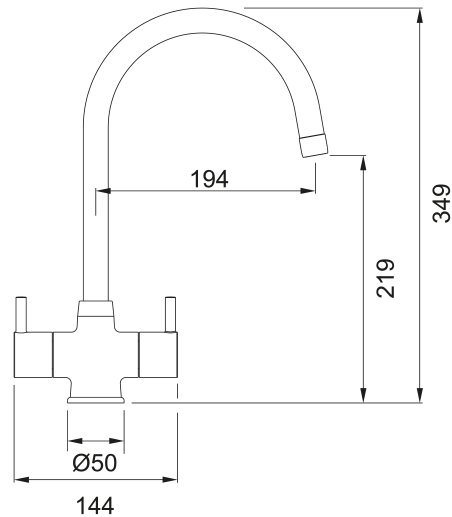

# Athena Chrome | 115.0311.211

Athena Chrome finish, Overall height 349mm, Twin Lever, Ceramic Valves, Perlator mixes air into the water to give a champagne-like flow, suitable for low pressure systems. This product is available through our Authorised Internet Partners and National Retailers - please click on the 'Where to Buy' link above. Please quote Product Name and Code as Article Number may differ.

## Product Information

Spout version	J - spout
Colour	Chrome
Type of material	Brass

## Dimensions

Height Overall	349.0
Tap hole diameter	35 mm
Cartridge dimension	1/2" headworks

## Installation

Fixation type	1 Bolt
Water supply hose connection	1/2"
Water supply hose length	255mm