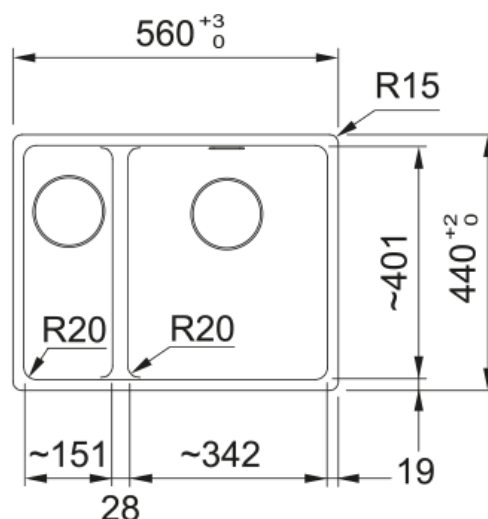

Maris MRG 660-34-15 Stone Grey Inset | 114.0751.695

Maris MRG 660-34-15, Stone Grey, 560mm x 440mm, Inset, Left Hand Small Bowl, Fraganite - manufactured from an exceptionally tough material, highly resistant to burns, dents, chips and stains. Pioneered by Franke, it's a unique material with a subtle sheen that is warm to the touch, close to 80% of quartz. The surface is finely textured ensuring high hygiene standards, 3½" semi-integrated waste with circular cover-plate and hygienic overflow. 50 year Guarantee on all Franke Sinks.

Product Information

Sink type	Bowl (no drainer)
Type of material	Granite
Number of bowls	1,5
Colour	Stone grey
Finish	None

Dimensions

External size: right to left	560.0
External size: front to back	440.0
Bowl 1 size: right to left	341.0
Bowl 1 size: front to back	400.0
Bowl 1: depth	200.0
Bowl 2 size: right to left	150.0
Bowl 2 size: front to back	400.0
Bowl 2: depth	200.0
Cutout inset: right to left	540.0
Cutout inset: front to back	428.0

Installation

Minimum cabinet size	60 cm
----------------------	-------

Product specifications

Installation type	Inset
Waste outlet	3 1/2"
Position of drainer	No drainer
Bowl 1: accessory ledge	no
Bowl 2: accessory ledge	No
Active Twist Compatibility	Yes
Installation Device	Fastfix

Product Identification

Product brand	FRANKE
Product family	Maris
Model range	Maris
Approval logo	CE
Approval logo	UKCA

Properties

Drainers number	No drainer
Product reversibility	No
Tap ledge	No
Waste kit include	Yes
Waste kit type	Manual
Siphon included	No
Number of tap holes	No tap hole
Soap dispenser hole	No