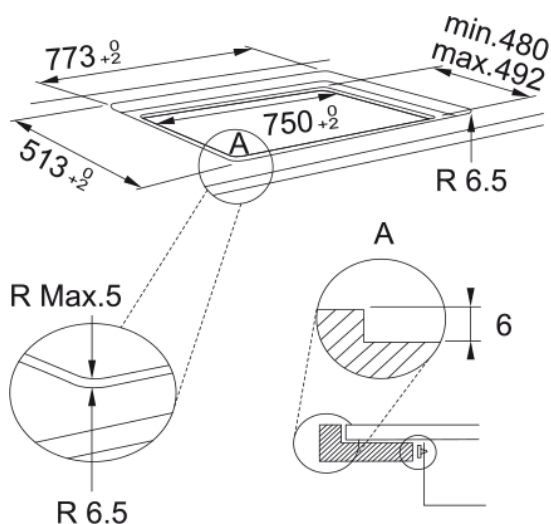

# Maris Induction Hob 77cm | 108.0606.112

Maris Induction Hob FMA 804 I F BK, Black, 77cm wide. Features include: 4 cooking zones, Frameless design, User interface: 7 segments, direct touch. Slide control for each zone, 18 power levels + booster, Red digital display, Flush or standard installation, Child lock and CookAssist modes.

## Dimensions

Commercial dimension	75x50
----------------------	-------