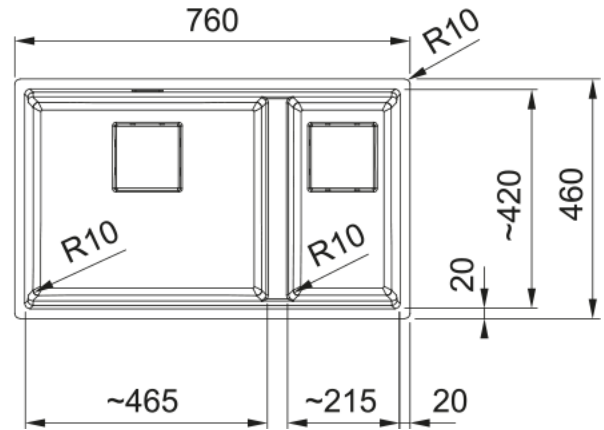

KNG 120-46-21 3 1/2" WWK SBR ND HOF ST | 125.0623.640

KNG 120-46-21, 3 1/2", 760mm x 460mm, with waste kit, no drainer, with hidden overflow, stone grey

Product Information

Sink type	Bowl (no drainer)
Type of material	Granite
Number of bowls	1,5
Color	Stone grey
Finish	None

Dimensions

External size: right to left	760.0
External size: front to back	460.0
Bowl 1 size: right to left	464.0
Bowl 1 size: front to back	420.0
Bowl 1: depth	200.0
Bowl 2 size: right to left	214.0
Bowl 2 size: front to back	420.0
Bowl 2: depth	200.0

Installation

Minimum cabinet size	80 cm
----------------------	-------

Product specifications

Installation type	Undermount
Waste outlet	3 1/2"
Position of drainer	No drainer
Bowl 1: accessory ledge	yes
Bowl 2: accessory ledge	Yes
Active Twist Compatibility	Yes