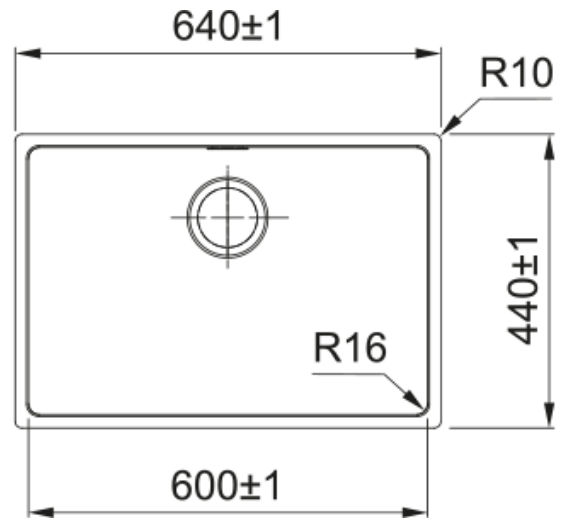

FEX 110-60 3 1/2" BSW ND OFH NTH CN | 122.0693.241

C` sink set `FEX110-60` R16` WWK` ND` NTH` HOF'1.0` Export`

Product Information

Sink type	Bowl (no drainer)
Type of material	Stainless steel
Number of bowls	1
Color	Steel
Finish	Brushed

Dimensions

External size: right to left	640.0
External size: front to back	440.0
Bowl 1 size: right to left	500.0
Bowl 1 size: front to back	400.0
Bowl 1: depth	200.0

Installation

Minimum cabinet size	60 cm
----------------------	-------

Product specifications

Installation type	Undermount
Waste outlet	3 1/2"
Position of drainer	No drainer
Bowl 1: accessory ledge	no
Active Twist Compatibility	No

Product identification

Product brand	FRANKE
Product family	Maris
Model range	Felix
Approval logo	CE