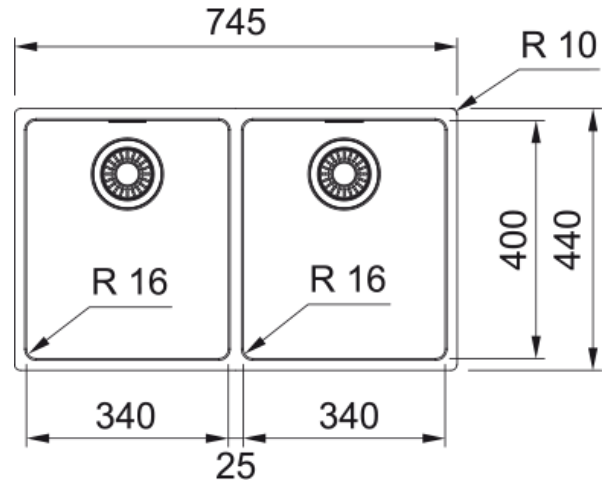

# MARIS BOWL MRX 120 34-34 | 122.0531.853

MARIS BOWL MRX 120 34-34 745x440mm, Undermount, Matt Brushed Stainless Steel, 3½" Semi-Integrated Wastes with Hygienic Overflow. 50 Year Guarantee on all Franke sinks.

## Dimensions

External size: right to left	745.0
External size: front to back	440.0
Bowl 1 size: right to left	340.0
Bowl 1 size: front to back	400.0
Bowl 1: depth	180.0
Bowl 2 size: right to left	340.0
Bowl 2 size: front to back	400.0
Bowl 2: depth	180.0

## Installation

Minimum cabinet size	80 cm
----------------------	-------