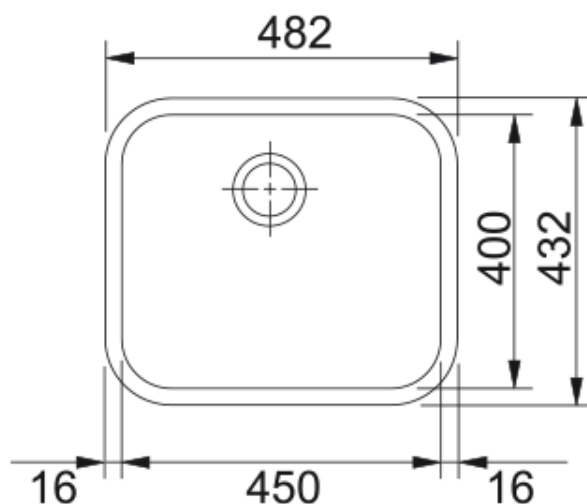

GAX 110-45 3 1/2" WWK ND Satin bowl | 122.0021.440

GAX 110-45 482x432mm, no drainer, satin bowl, 3 1/2", with waste kit, box

Product Information

Sink type	Bowl (no drainer)
Type of material	Stainless steel
Number of bowls	1
Color	Steel
Finish	Brushed

Dimensions

External size: right to left	482.0
External size: front to back	432.0
Bowl 1 size: right to left	450.0
Bowl 1 size: front to back	400.0
Bowl 1: depth	190.0

Installation

Minimum cabinet size	60 cm
----------------------	-------

Product specifications

Installation type	Undermount
Waste outlet	3 1/2"
Position of drainer	No drainer

Product identification

Product brand	FRANKE
Product family	Smart
Model range	Galassia
Approval logo	CE
Approval logo	UKCA