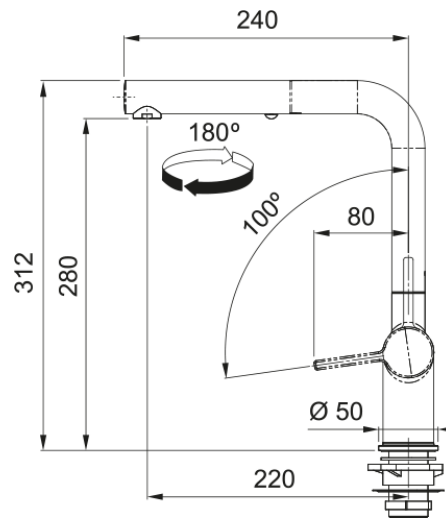

Tap Active L pull out 2 jets CHR/ST | 115.0653.385

Tap Active L pull out 2 jets chrome/stone grey

Product Information

| | |
|--------------------------------|------------|
| Spout version | L - spout |
| Color | Stone grey |
| Type of material | Brass |
| Flexible pullout hose material | Nylon grey |
| Shower material | brass |

Dimensions

| | |
|---------------------|-------|
| Height overall | 312.0 |
| Tap hole diameter | 35 mm |
| Cartridge dimension | 35 mm |

Installation

| | |
|------------------------------|--------|
| Fixation type | shank |
| Water supply hose connection | 3/8" |
| Water supply hose length | 450 mm |

Product specifications

| | |
|-----------------------------|---------------|
| Pressure | High Pressure |
| Version | Spray |
| Tap operation | side lever |
| Tap rotation | 180° |
| Mixed water flowrate @3bars | 7.5 |