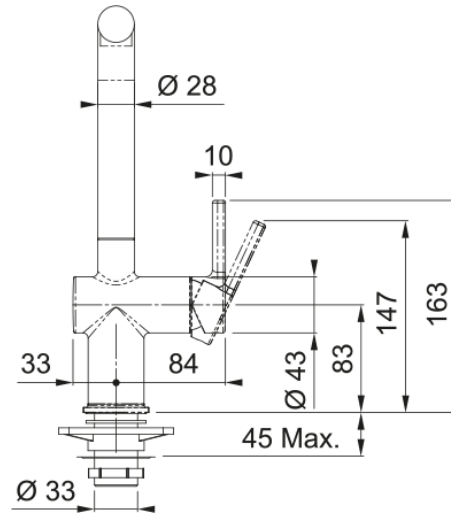

Tap Active L swivel spout CHR/ST | 115.0653.374

Tap Active L swivel spout chrome/stone grey

Product Information

Spout version	L - spout
Color	Stone grey
Type of material	Brass

Dimensions

Tap hole diameter	35 mm
Cartridge dimension	35 mm
Height overall	312.0

Installation

Fixation type	shank
Water supply hose connection	3/8"
Water supply hose length	450 mm

Product specifications

Pressure	High Pressure
Version	Swivel
Tap operation	side lever
Tap rotation	180°
Mixed water flowrate @3bars	8.3

Product identification

Product brand	FRANKE
Product family	Maris
Model range	Active

Properties

Eco water saving	yes
Type of aerator	Laminar