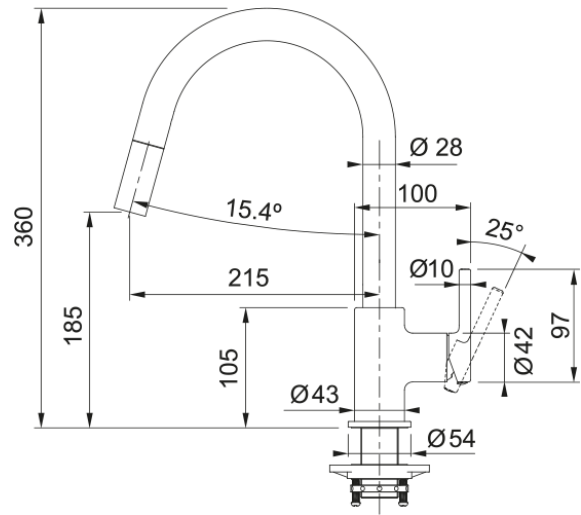

# Tap Lina Pull Out Nozzle Side HP ON CN | 115.0639.999

Tap Lina Pull Out Nozzle Side Lever HP Onyx CN

## Dimensions

Height overall	360.0
Tap hole diameter	35 mm
Cartridge dimension	35 mm

## Installation

Fixation type	shank
Water supply hose connection	3/8"
Water supply hose length	450 mm

## Product specifications

Pressure	High Pressure
Version	Pull out
Tap operation	side lever
Tap rotation	150°