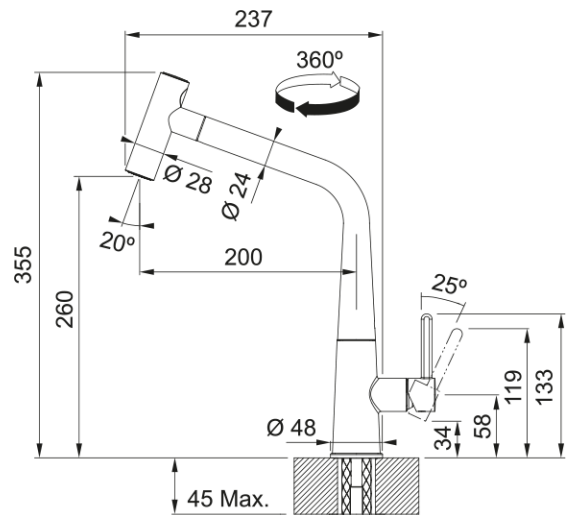

# Icon Pull Out Jet Shower Matt Black | 115.0625.190

Icon Pull Out Double Jet Shower Matt Black finish, Overall height 355mm, unique pull-out lever offering single and double jets, Neoperl Laminar aerator to reduce splashing, Ceramic Mechanism. Slim body and high spout make easy work of cleaning, even larger items.

## Dimensions

|                     |       |
|---------------------|-------|
| Height overall      | 355.0 |
| Tap hole diameter   | 35 mm |
| Cartridge dimension | 25 mm |

## Installation

|                              |        |
|------------------------------|--------|
| Fixation type                | shank  |
| Water supply hose connection | 3/8"   |
| Water supply hose length     | 450 mm |

## Product specifications

|                             |               |
|-----------------------------|---------------|
| Pressure                    | High Pressure |
| Version                     | Spray         |
| Tap operation               | side lever    |
| Tap rotation                | 360°          |
| Mixed water flowrate @3bars | 7.47          |