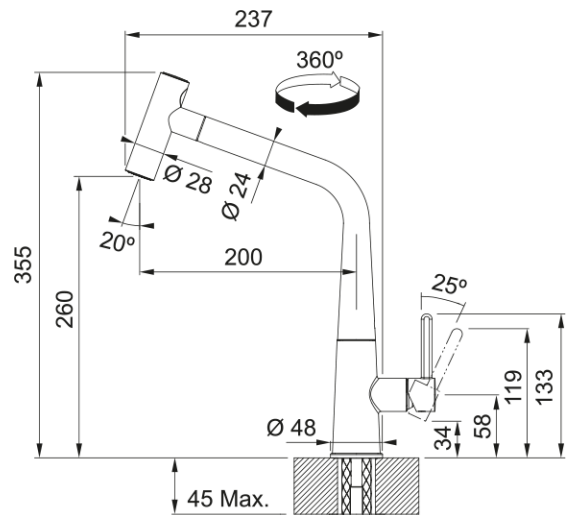

Icon Pull Out Jet Shower Matt Black | 115.0625.190

Icon Pull Out Double Jet Shower Matt Black finish, Overall height 355mm, unique pull-out lever offering single and double jets, Neoperl Laminar aerator to reduce splashing, Ceramic Mechanism. Slim body and high spout make easy work of cleaning, even larger items.

Product Information

Spout version	L - spout
Color	Matte black
Type of material	Brass
Flexible pullout hose material	Nylon black
Shower material	brass

Dimensions

Height overall	355.0
Tap hole diameter	35 mm
Cartridge dimension	25 mm

Installation

Fixation type	shank
Water supply hose connection	3/8"
Water supply hose length	450 mm

Product specifications

Pressure	High Pressure
Version	Spray
Tap operation	side lever
Tap rotation	360°
Mixed water flowrate @3bars	7.47