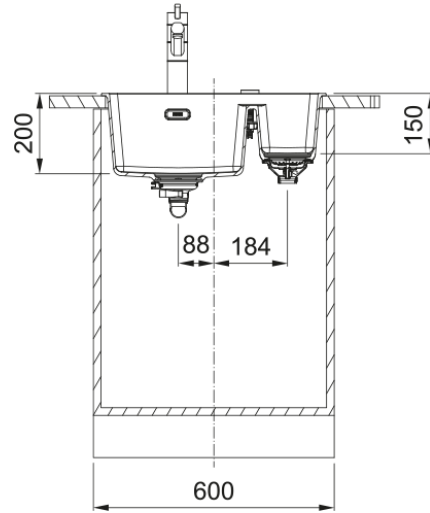

MRG 660-34-15 3 1/2" WWK NTH SBR ST | 114.0674.687

MRG 660-34-15, Maris, granite, NONE, stone grey, inset, 1,5 bowls, small bowl right, without drainer, bowl 1 size right to left: 341mm, bowl 1 size front to back: 400mm, bowl 1 depth: 200mm, external size right to left: 560mm, external size front to back: 440mm, 3 1/2", with waste kit, without drainer, no tap hole, with overflow

Product Information

Sink type	Bowl (no drainer)
Type of material	Granite
Number of bowls	1,5
Color	Stone grey
Finish	None

Dimensions

External size: right to left	560.0
External size: front to back	440.0
Bowl 1 size: right to left	341.0
Bowl 1 size: front to back	400.0
Bowl 1: depth	200.0
Bowl 2 size: right to left	150.0
Bowl 2 size: front to back	400.0
Bowl 2: depth	200.0
Cutout inset: right to left	540.0
Cutout inset: front to back	428.0

Installation

Minimum cabinet size	60 cm
----------------------	-------

Product specifications

Installation type	Inset
Waste outlet	3 1/2"
Position of drainer	No drainer
Bowl 1: accessory ledge	no
Bowl 2: accessory ledge	No
Active Twist Compatibility	Yes
Installation device	Fastfix