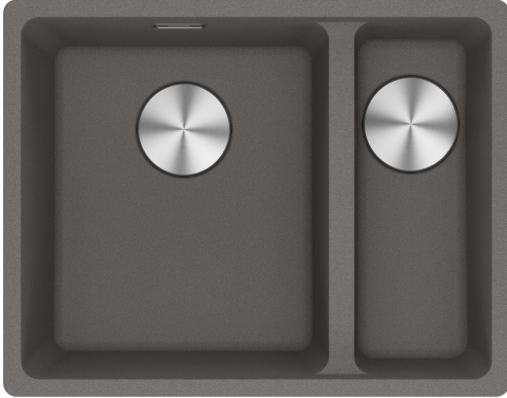

MRG 660-34-15 3 1/2" WWK NTH SBR ST | 114.0674.687

MRG 660-34-15, Maris, granite, NONE, stone grey, inset, 1,5 bowls, small bowl right, without drainer, bowl 1 size right to left: 341mm, bowl 1 size front to back: 400mm, bowl 1 depth: 200mm, external size right to left: 560mm, external size front to back: 440mm, 3 1/2", with waste kit, without drainer, no tap hole, with overflow

Product Information

Sink type	Bowl (no drainer)
Type of material	Granite
Number of bowls	1,5
Color	Stone grey
Finish	None

Dimensions

External size: right to left	560.0
External size: front to back	440.0
Bowl 1 size: right to left	341.0
Bowl 1 size: front to back	400.0
Bowl 1: depth	200.0
Bowl 2 size: right to left	150.0
Bowl 2 size: front to back	400.0
Bowl 2: depth	200.0
Cutout inset: right to left	540.0
Cutout inset: front to back	428.0

Installation

Minimum cabinet size	60 cm
----------------------	-------

Product specifications

Installation type	Inset
Waste outlet	3 1/2"
Position of drainer	No drainer
Bowl 1: accessory ledge	no
Bowl 2: accessory ledge	No
Active Twist Compatibility	Yes
Installation device	Fastfix

Product identification

Product brand	FRANKE
Product family	Maris
Model range	Maris
Approval logo	CE
Properties	
Drainers number	No drainer
Product reversibility	no
Tap ledge	No
Waste kit included	yes
Waste kit type	manual
Siphon included	yes
Number of tap holes	None
Soap dispenser hole	no