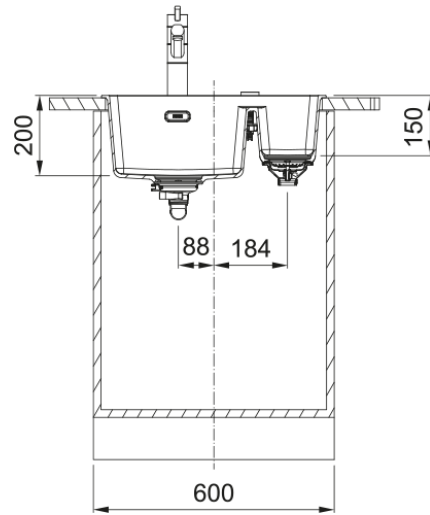

MRG 660-34-15 3 1/2" WWK NTH SBR ON | 114.0674.686

MRG 660-34-15, Maris, granite, NONE, onyx, inset, 1,5 bowls, small bowl right, without drainer, bowl 1 size right to left: 341mm, bowl 1 size front to back: 400mm, bowl 1 depth: 200mm, external size right to left: 560mm, external size front to back: 440mm, 3 1/2", with waste kit, without drainer, no tap hole, with overflow

Product Information

Sink type	Bowl (no drainer)
Type of material	Granite
Number of bowls	1,5
Color	Onyx
Finish	None

Dimensions

External size: right to left	560.0
External size: front to back	440.0
Bowl 1 size: right to left	341.0
Bowl 1 size: front to back	400.0
Bowl 1: depth	200.0
Bowl 2 size: right to left	150.0
Bowl 2 size: front to back	400.0
Bowl 2: depth	200.0
Cutout inset: right to left	540.0
Cutout inset: front to back	428.0

Installation

Minimum cabinet size	60 cm
----------------------	-------

Product specifications

Installation type	Inset
Waste outlet	3 1/2"
Position of drainer	No drainer
Bowl 1: accessory ledge	no
Bowl 2: accessory ledge	No
Active Twist Compatibility	Yes
Installation device	Fastfix