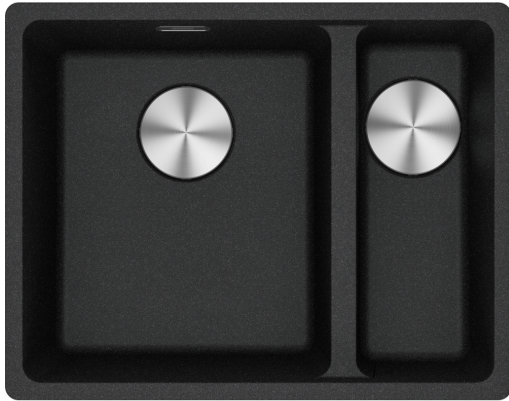

MRG 660-34-15 3 1/2" WWK NTH SBR ON | 114.0674.686

MRG 660-34-15, Maris, granite, NONE, onyx, inset, 1,5 bowls, small bowl right, without drainer, bowl 1 size right to left: 341mm, bowl 1 size front to back: 400mm, bowl 1 depth: 200mm, external size right to left: 560mm, external size front to back: 440mm, 3 1/2", with waste kit, without drainer, no tap hole, with overflow

Product Information

Sink type	Bowl (no drainer)
Type of material	Granite
Number of bowls	1,5
Color	Onyx
Finish	None

Dimensions

External size: right to left	560.0
External size: front to back	440.0
Bowl 1 size: right to left	341.0
Bowl 1 size: front to back	400.0
Bowl 1: depth	200.0
Bowl 2 size: right to left	150.0
Bowl 2 size: front to back	400.0
Bowl 2: depth	200.0
Cutout inset: right to left	540.0
Cutout inset: front to back	428.0

Installation

Minimum cabinet size	60 cm
----------------------	-------

Product specifications

Installation type	Inset
Waste outlet	3 1/2"
Position of drainer	No drainer
Bowl 1: accessory ledge	no
Bowl 2: accessory ledge	No
Active Twist Compatibility	Yes
Installation device	Fastfix

Product identification

Product brand	FRANKE
Product family	Maris
Model range	Maris
Approval logo	CE
Properties	
Drainers number	No drainer
Product reversibility	no
Tap ledge	No
Waste kit included	yes
Waste kit type	manual
Siphon included	yes
Number of tap holes	None
Soap dispenser hole	no