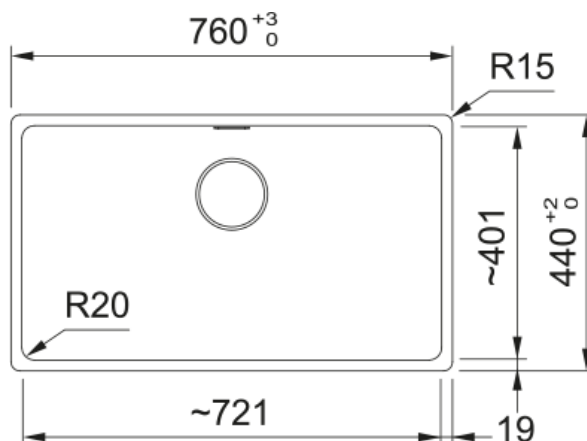

MRG 610-72 3 1/2" WWK ND NTH ST | 114.0674.681

MRG 610-72, Maris, granite, NONE, stone grey, inset, 1 bowl, without drainer, bowl 1 size right to left: 720mm, bowl 1 size front to back: 400mm, bowl 1 depth: 200mm, external size right to left: 760mm, external size front to back: 440mm, 3 1/2", with waste kit, without drainer, no tap hole, with overflow

Product Information

Sink type	Bowl (no drainer)
Type of material	Granite
Number of bowls	1
Color	Stone grey
Finish	None

Dimensions

External size: right to left	760.0
External size: front to back	440.0
Bowl 1 size: right to left	720.0
Bowl 1 size: front to back	400.0
Bowl 1: depth	200.0
Cutout inset: right to left	740.0
Cutout inset: front to back	428.0

Installation

Minimum cabinet size	80 cm
----------------------	-------

Product specifications

Installation type	Inset
Waste outlet	3 1/2"
Position of drainer	No drainer
Bowl 1: accessory ledge	no
Active Twist Compatibility	Yes
Installation device	Fastfix