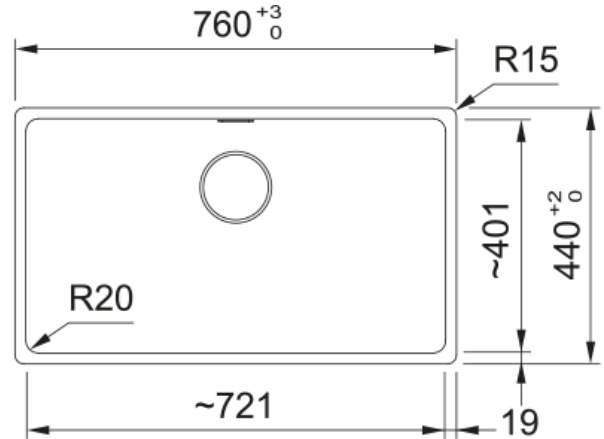

**MRG 610-72 3 1/2" WWK ND NTH ST | 114.0674.681**

MRG 610-72, Maris, granite, NONE, stone grey, inset, 1 bowl, without drainer, bowl 1 size right to left: 720mm, bowl 1 size front to back: 400mm, bowl 1 depth: 200mm, external size right to left: 760mm, external size front to back: 440mm, 3 1/2", with waste kit, without drainer, no tap hole, with overflow

**Product Information**

Sink type	Bowl (no drainer)
Type of material	Granite
Number of bowls	1
Color	Stone grey
Finish	None

**Dimensions**

External size: right to left	760.0
External size: front to back	440.0
Bowl 1 size: right to left	720.0
Bowl 1 size: front to back	400.0
Bowl 1: depth	200.0
Cutout inset: right to left	740.0
Cutout inset: front to back	428.0

**Installation**

Minimum cabinet size	80 cm
----------------------	-------

**Product specifications**

Installation type	Inset
Waste outlet	3 1/2"
Position of drainer	No drainer
Bowl 1: accessory ledge	no
Active Twist Compatibility	Yes
Installation device	Fastfix