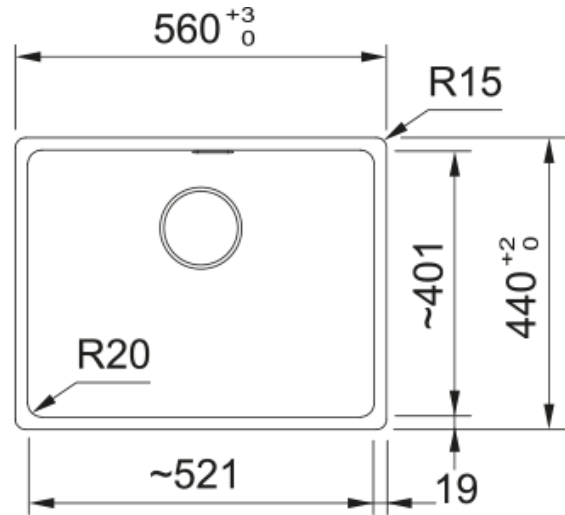

MRG 610-52 3 1/2" WWK ND NTH ST | 114.0674.647

MRG 610-52, Maris, granite, NONE, stone grey, inset, 1 bowl, without drainer, bowl 1 size right to left: 520mm, bowl 1 size front to back: 400mm, bowl 1 depth: 200mm, external size right to left: 560mm, external size front to back: 440mm, 3 1/2", with waste kit, without drainer, no tap hole, with overflow

Product Information

Sink type	Bowl (no drainer)
Type of material	Granite
Number of bowls	1
Color	Stone grey
Finish	None

Dimensions

External size: right to left	560.0
External size: front to back	440.0
Bowl 1 size: right to left	520.0
Bowl 1 size: front to back	400.0
Bowl 1: depth	200.0
Cutout inset: right to left	540.0
Cutout inset: front to back	428.0

Installation

Minimum cabinet size	60 cm
----------------------	-------

Product specifications

Installation type	Inset
Waste outlet	3 1/2"
Position of drainer	No drainer
Bowl 1: accessory ledge	no
Active Twist Compatibility	Yes
Installation device	Fastfix