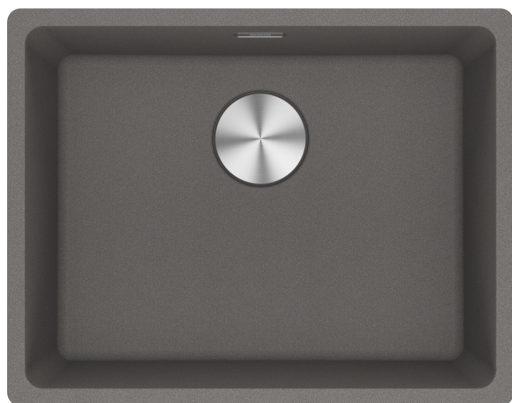

MRG 610-52 3 1/2" WWK ND NTH ST | 114.0674.647

MRG 610-52, Maris, granite, NONE, stone grey, inset, 1 bowl, without drainer, bowl 1 size right to left: 520mm, bowl 1 size front to back: 400mm, bowl 1 depth: 200mm, external size right to left: 560mm, external size front to back: 440mm, 3 1/2", with waste kit, without drainer, no tap hole, with overflow

Product Information

Sink type	Bowl (no drainer)
Type of material	Granite
Number of bowls	1
Color	Stone grey
Finish	None

Dimensions

External size: right to left	560.0
External size: front to back	440.0
Bowl 1 size: right to left	520.0
Bowl 1 size: front to back	400.0
Bowl 1: depth	200.0
Cutout inset: right to left	540.0
Cutout inset: front to back	428.0

Installation

Minimum cabinet size	60 cm
----------------------	-------

Product specifications

Installation type	Inset
Waste outlet	3 1/2"
Position of drainer	No drainer
Bowl 1: accessory ledge	no
Active Twist Compatibility	Yes
Installation device	Fastfix