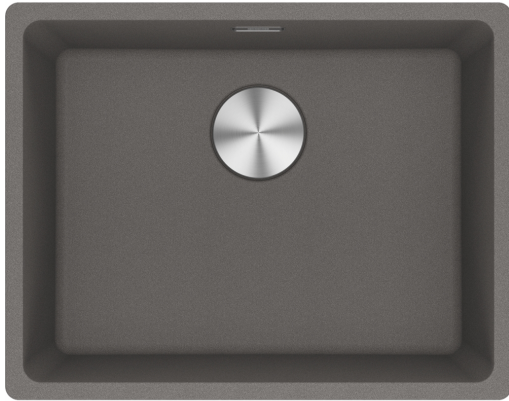

MRG 610-52 3 1/2" WWK ND NTH ST | 114.0674.647

MRG 610-52, Maris, granite, NONE, stone grey, inset, 1 bowl, without drainer, bowl 1 size right to left: 520mm, bowl 1 size front to back: 400mm, bowl 1 depth: 200mm, external size right to left: 560mm, external size front to back: 440mm, 3 1/2", with waste kit, without drainer, no tap hole, with overflow

Product Information

Sink type	Bowl (no drainer)
Type of material	Granite
Number of bowls	1
Color	Stone grey
Finish	None

Dimensions

External size: right to left	560.0
External size: front to back	440.0
Bowl 1 size: right to left	520.0
Bowl 1 size: front to back	400.0
Bowl 1: depth	200.0
Cutout inset: right to left	540.0
Cutout inset: front to back	428.0

Installation

Minimum cabinet size	60 cm
----------------------	-------

Product specifications

Installation type	Inset
Waste outlet	3 1/2"
Position of drainer	No drainer
Bowl 1: accessory ledge	no
Active Twist Compatibility	Yes
Installation device	Fastfix