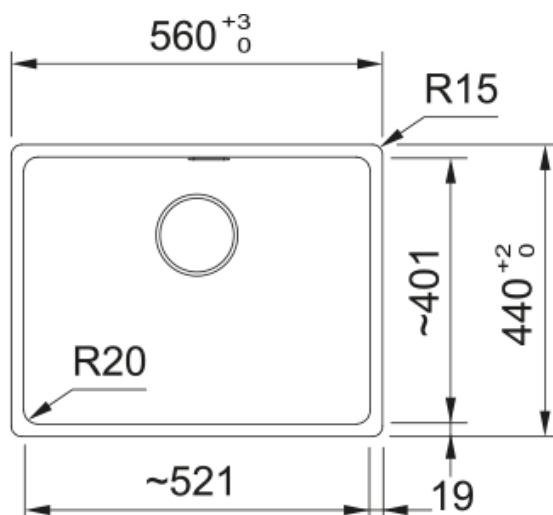

MRG 610-52 3 1/2" WWK ND NTH ST | 114.0674.647

MRG 610-52, Maris, granite, NONE, stone grey, inset, 1 bowl, without drainer, bowl 1 size right to left: 520mm, bowl 1 size front to back: 400mm, bowl 1 depth: 200mm, external size right to left: 560mm, external size front to back: 440mm, 3 1/2", with waste kit, without drainer, no tap hole, with overflow

Product Information

Sink type	Bowl (no drainer)
Type of material	Granite
Number of bowls	1
Color	Stone grey
Finish	None

Dimensions

External size: right to left	560.0
External size: front to back	440.0
Bowl 1 size: right to left	520.0
Bowl 1 size: front to back	400.0
Bowl 1: depth	200.0
Cutout inset: right to left	540.0
Cutout inset: front to back	428.0

Installation

Minimum cabinet size	60 cm
----------------------	-------

Product specifications

Installation type	Inset
Waste outlet	3 1/2"
Position of drainer	No drainer
Bowl 1: accessory ledge	no
Active Twist Compatibility	Yes
Installation device	Fastfix