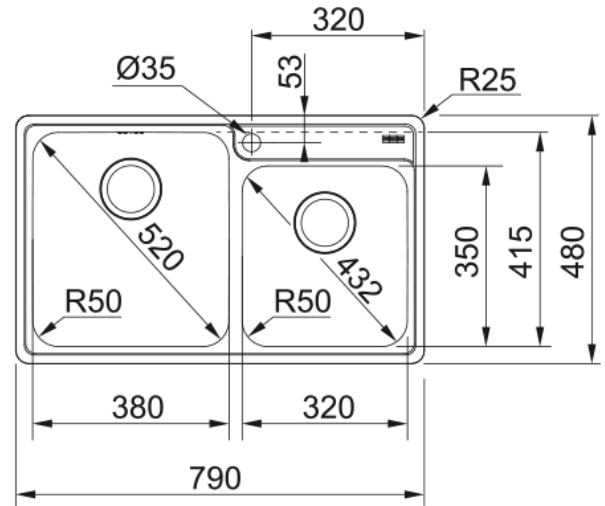

BCX 620-38-32 3 1/2" NWK OFH TH EN | 101.0393.027

BCX 620-38-32 790x480mm, stainless steel brushed, 3 1/2" waste hole, no waste kit, with hidden overflow hole and with tap hole

Product Information

Sink type	Bowl (no drainer)
Type of material	Stainless steel
Number of bowls	2
Color	Steel
Finish	Brushed

Dimensions

External size: right to left	790.0
External size: front to back	480.0
Bowl 1 size: right to left	380.0
Bowl 1 size: front to back	415.0
Bowl 1: depth	203.5
Bowl 2 size: right to left	320.0
Bowl 2 size: front to back	350.0
Bowl 2: depth	203.5
Cutout inset: right to left	768.0
Cutout inset: front to back	458.0

Installation

Minimum cabinet size	80 cm
----------------------	-------

Product specifications

Installation type	Inset
Waste outlet	3 1/2"
Position of drainer	No drainer

Product identification

Product brand	FRANKE
Product family	Smart
Model range	Bell
Approval logo	CE