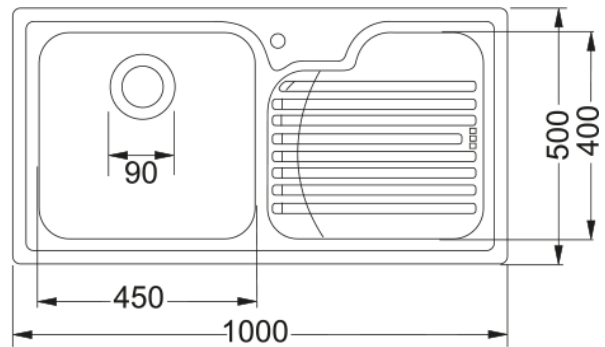

GAX 611 3 1/2" WWK RHD sink | 101.0017.509

GAX 611 1000x500mm, right hand drainer, satin sink, 3 1/2, with waste kit, box

Product Information

Sink type	Sink (w/ drainer)
Type of material	Stainless steel
Number of bowls	1
Color	Steel
Finish	Brushed

Dimensions

External size: right to left	1000.0
External size: front to back	500.0
Bowl 1 size: right to left	450.0
Bowl 1 size: front to back	400.0
Bowl 1: depth	190.0
Cutout inset: right to left	980.0
Cutout inset: front to back	480.0

Installation

Minimum cabinet size	60 cm
----------------------	-------

Product specifications

Installation type	Inset
Waste outlet	3 1/2"
Position of drainer	Right hand side drainer

Product identification