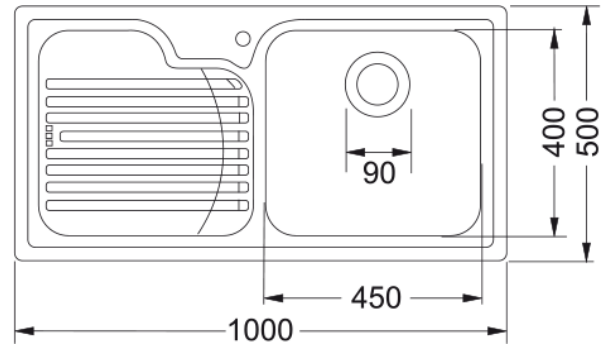

GAX 611 3 1/2" WWK LHD sink | 101.0017.508

GAX 611 1000x500mm, left hand drainer, satin sink, 3 1/2, with waste kit, box

Product Information

Sink type	Sink (w/ drainer)
Type of material	Stainless steel
Number of bowls	1
Color	Steel
Finish	Brushed

Dimensions

External size: right to left	1000.0
External size: front to back	500.0
Bowl 1 size: right to left	450.0
Bowl 1 size: front to back	400.0
Bowl 1: depth	190.0
Cutout inset: right to left	980.0
Cutout inset: front to back	480.0

Installation

Minimum cabinet size	60 cm
----------------------	-------

Product specifications

Installation type	Inset
Waste outlet	3 1/2"
Position of drainer	Left hand side drainer

Product identification

Product brand	FRANKE
Product family	Smart
Model range	Galassia
Approval logo	CE