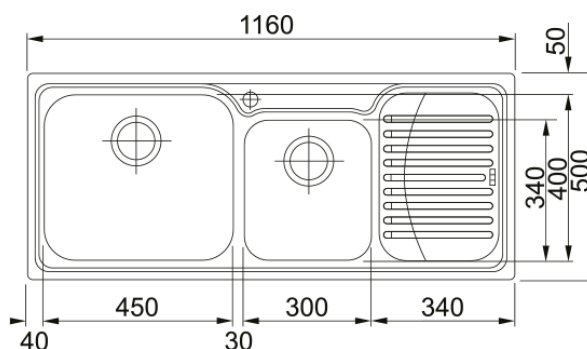

GAX 621 3 1/2" WWK RHD sink | 101.0017.506

GAX 621 1160x500mm, right hand drainer, satin sink, 3 1/2", with waste kit, box

Product Information

Sink type	Sink (w/ drainer)
Type of material	Stainless steel
Number of bowls	2
Color	Steel
Finish	Brushed

Dimensions

External size: right to left	1160.0
External size: front to back	500.0
Bowl 1 size: right to left	450.0
Bowl 1 size: front to back	400.0
Bowl 1: depth	190.0
Bowl 2 size: right to left	300.0
Bowl 2 size: front to back	340.0
Bowl 2: depth	170.0
Cutout inset: right to left	1140.0
Cutout inset: front to back	480.0

Installation

Minimum cabinet size	90 cm
----------------------	-------

Product specifications

Installation type	Inset
Waste outlet	3 1/2"
Position of drainer	Right hand side drainer

Product identification