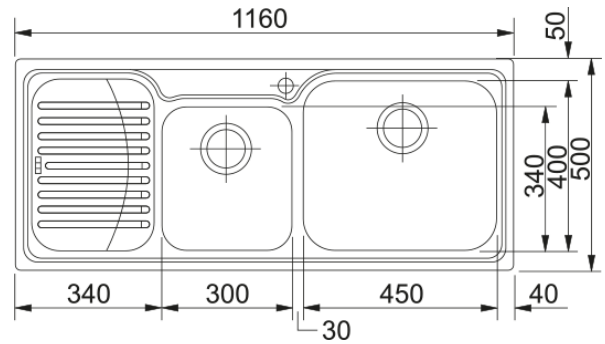

# GAX 621 3 1/2" WWK LHD sink | 101.0017.504

GAX 621 1160x500mm, left hand drainer, satin sink, 3 1/2, with waste kit, box

## Dimensions

External size: right to left	1160.0
External size: front to back	500.0
Bowl 1 size: right to left	450.0
Bowl 1 size: front to back	400.0
Bowl 1: depth	190.0
Bowl 2 size: right to left	300.0
Bowl 2 size: front to back	340.0
Bowl 2: depth	170.0
Cutout inset: right to left	1140.0
Cutout inset: front to back	480.0

## Installation

Minimum cabinet size	90 cm
----------------------	-------

## Product specifications

Installation type	Inset
Waste outlet	3 1/2"
Position of drainer	Left hand side drainer