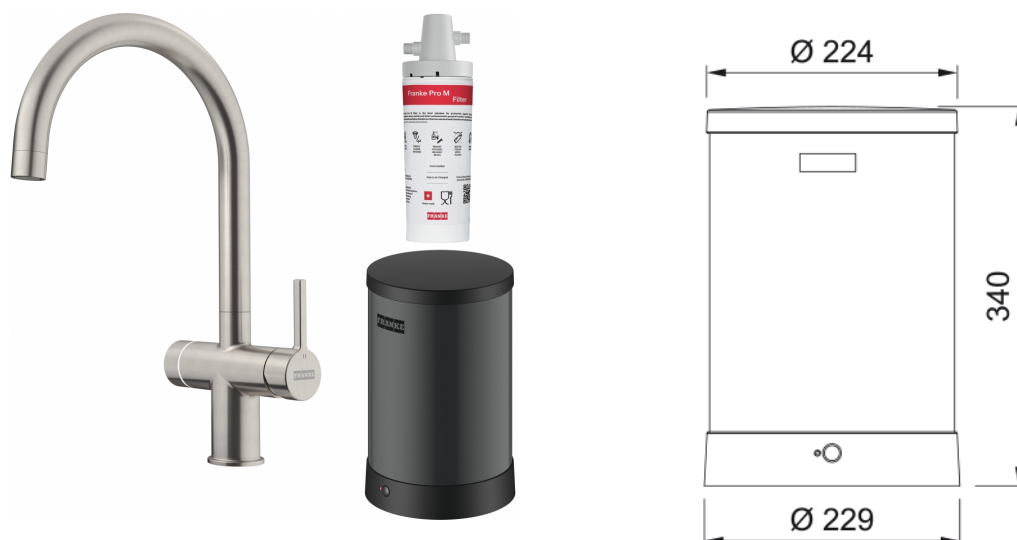

Maris Water Hub 3-in-1 Electronic Dsteel | 160.0709.047

A 3-in-1 tap available in elegant Decor Steel that delivers, cold, hot and 100°C filtered boiling water, all from a minimum water pressure of 1 bar. Performance features include: Electronic control provides peace of mind that boiling water cannot be activated inadvertently. | The innovative eco-cartridge reduces both water flow and energy, which contribute to lower running costs. | The Pro-M filter supplied uses Ion exchange resin, which improves taste, and protects the system from a build-up of waterborne deposits, that affect both performance and efficiency. | Compatible with the 4-in-1 filtration kit upgrade, which supplies cold, filtered water.

Product specifications

Type of aerator	Laminar
Approval logo	UKCA
Boiler max. temperature	98°C
Boiling water capacity	4.0
Boiling water flow rate	4.5
Product brand	FRANKE
Cartridge dimension	35 mm
Child safe operation	no
Cold start	no
Colour	Decor steel
Description of the filter	PRO M
Device depth	229.0
Device height	340.0
Device width	229.0
Electronic	Light and push button
Energy label	A
Filter included	yes
Filter max life (litres)	1700.0
Filter max life (months)	12.0
Filter performance	Limescale
Filter performance	Microplastics
Filter performance	Pesticides
Filter performance	Hormones
Filter performance	Pharmaceuticals
Filter performance	Rust and sediments