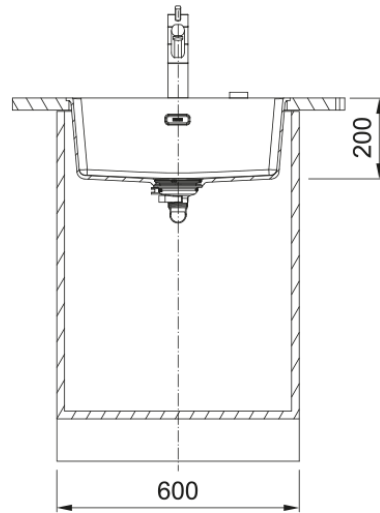

MRG 210/110-52 3 1/2" WWK HOF MB | 135.0666.831

MARIS MRG 110 52 Matt Black 560x440mm, Undermount, Fraganite, 31" Waste with Cover & Hygienic Overflow. 50 Year Guarantee on all Franke sinks.

Product Information

Sink type	Bowl (no drainer)
Type of material	Granite
Number of bowls	1
Colour	Matt Black
Finish	None

Dimensions

External size: right to left	553.0
External size: front to back	433.0
Bowl 1 size: right to left	520.0
Bowl 1 size: front to back	400.0
Bowl 1: depth	200.0

Installation

Minimum cabinet size	60 cm
----------------------	-------

Product specifications

Installation type	Flushmount
Installation type	Undermount
Waste outlet	3 1/2"
Position of drainer	No drainer
Bowl 1: accessory ledge	no