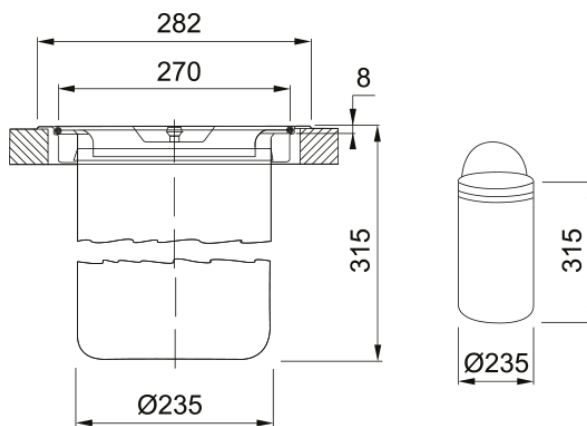

WB KEA 12l complete PL flushmounted | 134.0035.043

KEA waste bin Franke, 12l, plastic bin, flush-mounted

Product Information

Product type Waste bin

Installation

Minimum cabinet size 30 cm

Installation type Worktop

Product specifications

Number of waste bins 1.0

Product Identification

Product brand FRANKE

Product family Mythos

Model range KEA

Properties

Bin configuration 1 x 12l