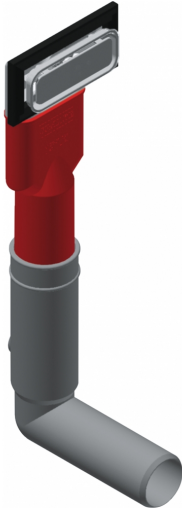

# SP WK overflow set 97/117 long tube | 133.0050.083

SP waste kit, overflow set, angle 97/117, with long telescopic tube

---

## Product Information

Type of material Plastic

Sub-category Overflow