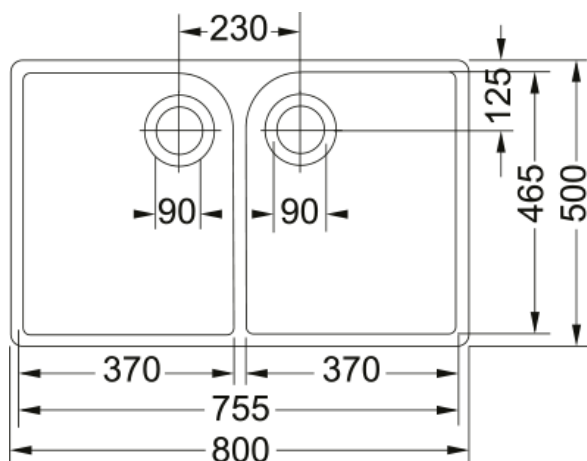

BELFAST VBK 720 White | 130.0381.811

BELFAST VBK 720 White 800x500mm, FRANKE BY V&B, Sit-On, Ceramic, 3½" Polished Semi-Integrated Wastes. 50 Year Guarantee on all Franke sinks. Ceramic sink dimensions may vary +/-1% due to the firing process.

Product Information

Sink type	Bowl (no drainer)
Type of material	Ceramic
Number of bowls	2
Colour	Glacier
Finish	Glossy

Dimensions

External size: right to left	800.0
External size: front to back	500.0
Bowl 1 size: right to left	370.0
Bowl 1 size: front to back	465.0
Bowl 1: depth	200.0
Bowl 2 size: right to left	370.0
Bowl 2 size: front to back	465.0
Bowl 2: depth	200.0
Cutout inset: right to left	800.0
Cutout inset: front to back	500.0

Installation

Minimum cabinet size	80 cm
----------------------	-------

Product specifications

Installation type	Drop on
Waste outlet	3 1/2"
Position of drainer	No drainer

Product Identification

Product brand	FRANKE
Product family	None
Model range	Belfast
Approval logo	UKCA